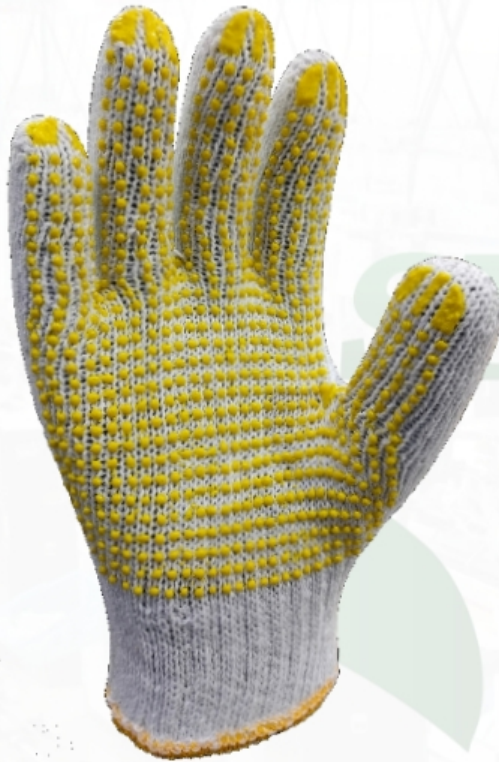

"EXPORT QUALITY GLOVES"

Gloves Material:
Bleach, Charcoal
and Color Yarn

Type:
Color Yarn
Bleach Yarn
Charcoal Yarn

Dotting Color:
Black and Yellow